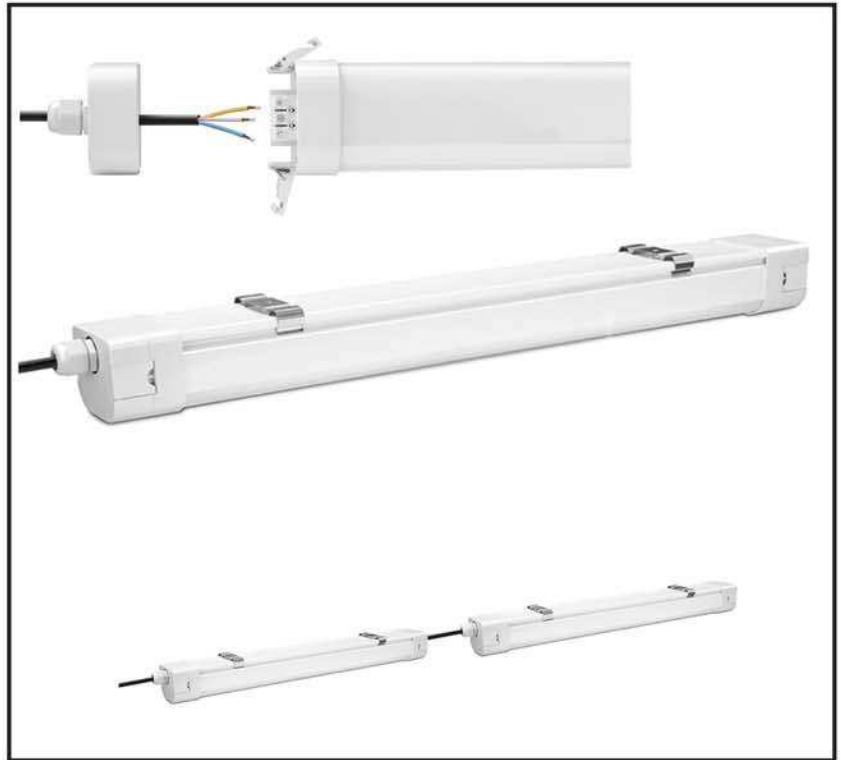

DESCRIPTION

Easy to open without tools
Driver: Philips/Lifud
Light source: Bridgelux LED
Power factor: >0.9
Luminous efficacy 140lm/W
Can be linkable
Fast fit and zero maintenance
Max. Mounting height: 6m
Material: Aluminium board, PC cover

Certificates: CE

Colors: White

AREA OF USE

Replaces fluorescent NCF fittings.
Warehouse and factories, car parks, sports facilities and food storage. Outdoor & indoor locations

	A	B	C
70080-81	1221	74	64
70082-83	1502	74	64

TYPE	CRI	LIGHT OUT	POWER	KELVIN
70080	>80 Ra	4200 lm	30 W	4000/5000K
70081	>80 Ra	5600 lm	40 W	4000/5000K
70082	>80 Ra	6300 lm	45 W	4000/5000K
70083	>80 Ra	8400 lm	60 W	4000/5000K