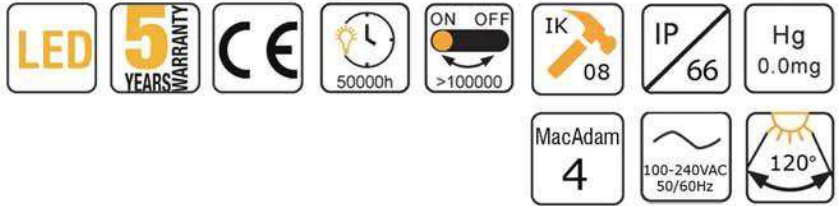

DESCRIPTION

An integrated solution for floodlight and Arm

System Efficiency 120-130 Lm/W

Class II double isolation design

ADC12 die-casting Al body, stainless steel screws, good corrosion resistance.

Light source 32xLuxeon 3030

Certificates: CE/RoHS

Colors: Black