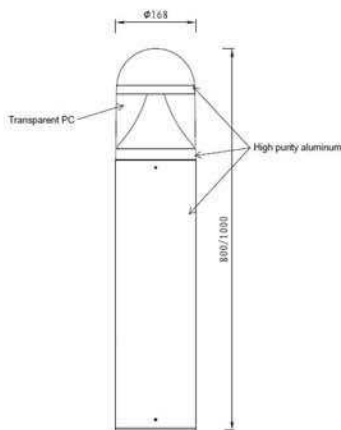

DESCRIPTION

Bollard lights are one of the most attractive lighting options available to homes and businesses for landscape lighting as they are offered in a variety of styles, colors, and materials. Whether you are looking to add attractive ambient lighting to your property, improve your home security by increasing visibility, or to mark walkways, driveways and pathways.

Certificates: CE/TÜV/RoHS

Color: Black

LED

3
YEARS
WARRANTY

CE

30000h

L 50
B 50

MacAdam
4

IP
65

Hg
0.0mg

IK
08

AREA OF USE

Walkways, Driveways, Pathways

	A	B	C
71400	168	168	1000

TYPE	CRI	LIGHT OUT	POWER	COLOR TEMP
71400	>70 Ra	1650 lm	25 W	4000K