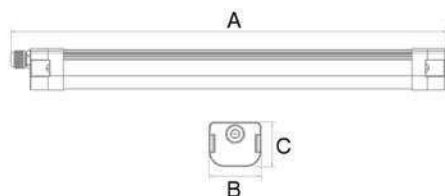

DESCRIPTION

Easy to open without tools
Driver: Philips/Lifud
Light source: Bridgelux LED
Power factor: >0.9
Luminous efficacy 140lm/W
Can be linkable
Fast fit and zero maintenance
Max. Mounting height: 6m
Material: Aluminium board, PC cover

Certificates: CE

Colors: White

AREA OF USE

Replaces fluorescent NCF fittings.
Warehouse and factories, car parks, sports facilities and food storage. Outdoor & indoor locations

	A	B	C
70080-81	1221	74	64
70082-83	1502	74	64

TYPE	CRI	LIGHT OUT	POWER	KELVIN
70080	>80 Ra	4200 lm	30 W	4000/5000K
70081	>80 Ra	5600 lm	40 W	4000/5000K
70082	>80 Ra	6300 lm	45 W	4000/5000K
70083	>80 Ra	8400 lm	60 W	4000/5000K