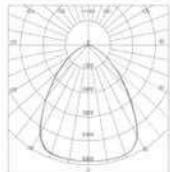

PHOTOMETRIC CURVE

NARROW

MEDIUM

WIDE

AREA OF USE

Warehouse, Industrial Facility, Exhibition Center, Shopping Mall, Gymnasium, Airport, Toll Station etc.

CAN BE DELIVERED WITH:

4000K/5000K (3000K optional)