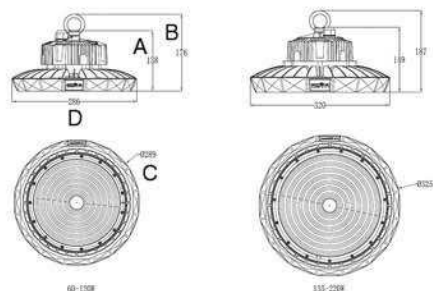

IP
65

ON OFF
>100000

120-277V
50/60Hz

PHOTOMETRIC CURVE

| | A | B | C | D |
|----------|-----|-----|------|-----|
| 70-150W | 138 | 176 | Ø289 | 286 |
| 200-240W | 149 | 187 | Ø325 | 320 |

AREA OF USE

Loading bays & forecourts, factories & warehouses, indoor & outdoor carparks, access areas, sidewalk, etc