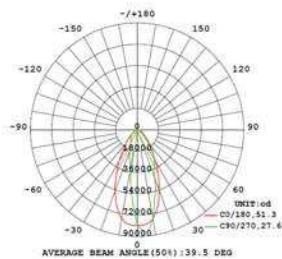

PHOTOMETRIC CURVE