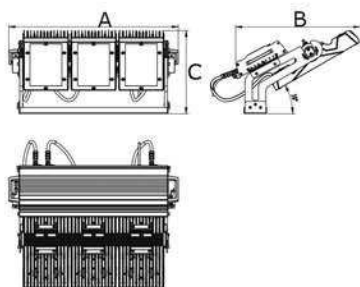

A	B	C
71100	525	288	173
71110	564	598	401
71120	792	598	401