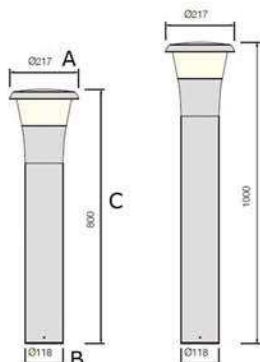

A	B	C
71500	217	118	800
71510	217	118	1000