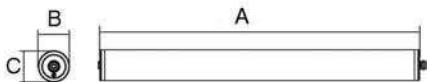

DESCRIPTION

Tri-proof Round is ingress protected and air-tight, which makes it suitable for versatile application.

Light efficacy: 170 lm/W (140 lm/W at +25°C)

Heat management: Passive heat sink in aluminium
Housing: Polymethyl methacrylate
End caps, bracket: 316 stainless steel

IP69K can stand 1450psi high pressure wash-down.
High temperature resistant black rubber wire.
Dimmable function available.
Wall, ceiling and suspending mounting

Certificates:
CE/RoHS/ENEC/DLG

Beam angle 120°

Colors: White

PHOTOMETRIC CURVE

	A	B	C
70090+70092	1200	70	70
70091+70093	1500	70	70

AREA OF USE

Food industry, Agriculture(Farm, Cold storage ...), Swimming pool, Tire production, Train station/subway /airport etc.

CAN BE DELIVERED WITH:

DALI, 0/1-10V, Microwave sensor options

TYPE	CRI	LIGHT OUT	POWER	WIRE THROUGH LINKAB.
70090	>80 Ra	6120 lm	36 W	No
70091	>80 Ra	8160 lm	48 W	No
70092	>80 Ra	6120 lm	36 W	Yes
70093	>80 Ra	8160 lm	48 W	Yes