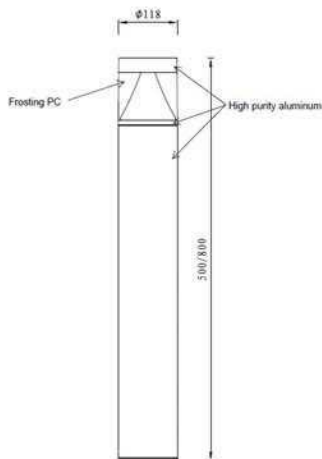

Pullert F

DESCRIPTION

Bollard lights are one of the most attractive lighting options available to homes and businesses for landscape lighting as they are offered in a variety of styles, colors, and materials. Whether you are looking to add attractive ambient lighting to your property, improve your home security by increasing visibility, or to mark walkways, driveways and pathways.

Certificates: CE/TÜV/RoHS

Color: Black

	A	B
71300	118	800

LED

3
YEARS
WARRANTY

CE

30000h

L 50
B 50

MacAdam
4

IP
65

Hg
0.0mg

IK
08

AREA OF USE

Walkways, driveways, pathways etc.

TYPE	CRI	LIGHT OUT	POWER	COLOR TEMP
71300	>75 Ra	800 lm	9 W	4000K