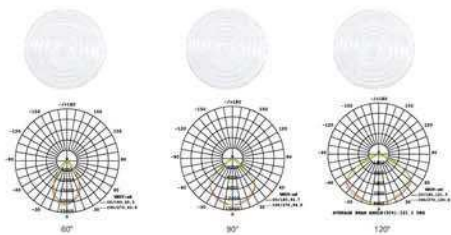

PHOTOMETRIC CURVE

	A	B	C	D
70-150W	138	176	Ø289	286
200-240W	149	187	Ø325	320