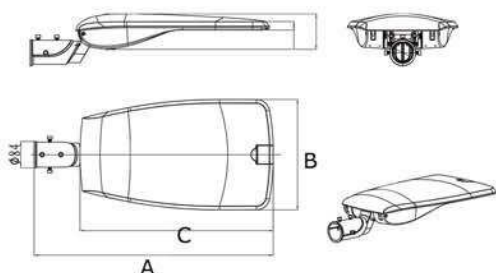

The LED driver is fixed by buckles, can be installed or removed easily

Power-off Protection

Power would automatically be off once the fixture body opened.

Color: Silver

PHOTOMETRIC CURVE

| | A | B | C |
|-----------------|-----|-----|---|
| 71292/95/98 613 | 222 | 159 | |