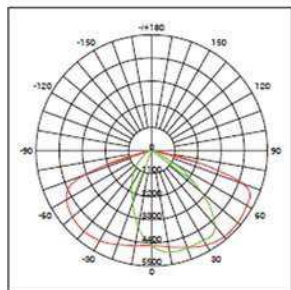

The LED driver is fixed by buckles, can be installed or removed easily

Power-off Protection

Power would automatically be off once the fixture body opened.

Color: Silver

PHOTOMETRIC CURVE

| | A | B | C |
|----------|-----|-----|-----|
| 71200-30 | 763 | 352 | 617 |
| 71240-90 | 680 | 282 | 533 |