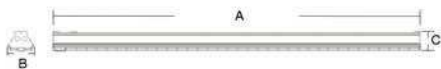

TYPE	CRI	LIGHT OUT	POWER	DIMMING
70880	>80 Ra	150 lm/W	30-36-45-50W adj.	Non-Dim
70881	>80 Ra	150 lm/W	50-58-65-75W adj.	Non-Dim
70882	>80 Ra	150 lm/W	100-120-130-150W adj.	Non-Dim
70883	>80 Ra	6000 lm	40 W	DALI
70884	>80 Ra	11250 lm	75 W	DALI
70885	>80 Ra	1500 lm	100 W	DALI
70886	>80 Ra	22500 lm	150 W	DALI
70887	L. 1205mm			Grid for Sport lighting
70888	L. 1460mm			Grid for Sport lighting
70889				Mounting set