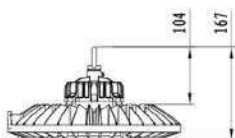

PHOTOMETRIC CURVE

NARROW

MEDIUM

WIDE

AREA OF USE

Warehouse, Industrial Facility, Exhibition Center, Shopping Mall, Gymnasium, Airport, Toll Station etc.

CAN BE DELIVERED WITH:

4000K/5000K (3000K optional)