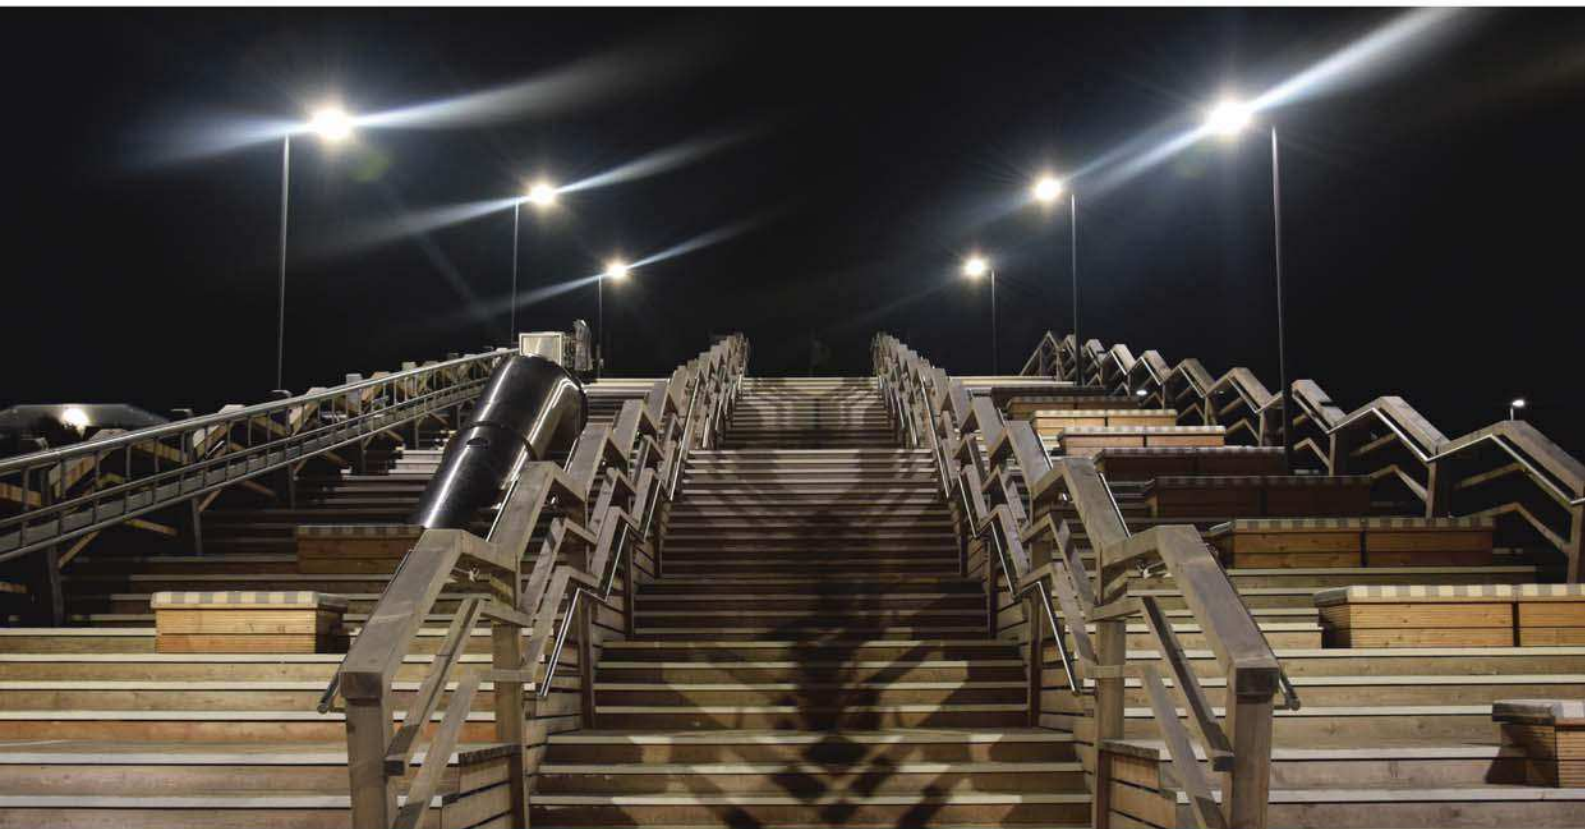

Sjoc Pullert R

Lumen output
Max. 1.600Lm

Page 139

Sjoc One Pullert

Lumen output
Max. 840 Lm

Page 141

Sjoc Park One

Lumen output
Max. 2.436 Lm

Page 143

Sjoc Pullert F

Lumen output
Max. 840 Lm

Page 144

Jupiter

Lumen output
Max. 2.300 Lm

Page 145

Floodlight Facade

Lumen output
Max. 2.000 Lm

Page 146