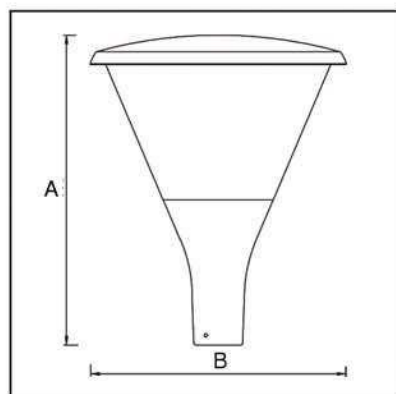

Beam angle: 360°

Certificates: CE/ENEC/VDE

Colors: Grey

AREA OF USE

Suitable for parking spaces, walking paths and parks

| | A | B |
|-------|-----|-----|
| 71800 | 635 | 500 |

| TYPE | CRI | LIGHT OUT | POWER | COLOR TEMP |
|-------|--------|-----------|-------|------------|
| 71800 | >80 Ra | 3000 lm | 30 W | 4000K |