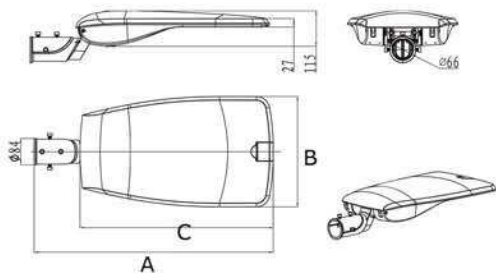

The LED driver is fixed by buckles, can be installed or removed easily

Power-off Protection

Power would automatically be off once the fixture body opened.

Color: Silver

PHOTOMETRIC CURVE

| | A | B | C |
|----------|-----|-----|-----|
| 71200-30 | 763 | 352 | 617 |
| 71240-90 | 680 | 282 | 533 |