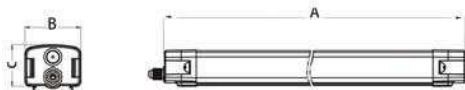

CAN BE DELIVERED WITH:

CCT setting: 3000K/4000K/5000K

	A	B	C
70000	600	84	63
70005/25	1200	84	63
70010/30	1500	84	63
70040	2400	84	63

TYPE	CRI	LIGHT OUT	POWER	KELVIN
70000	>80 Ra	140 Lm/W	22 W	3/4/5000K
70005	>80 Ra	140 Lm/W	38/44/48/52W	3/4/5000K
70010	>80 Ra	140 Lm/W	40/50/55/60W	3/4/5000K
70025	>80 Ra	140 Lm/W	40 W	3/4/5000K
70030	>80 Ra	140 Lm/W	40 W	3/4/5000K
70040	>80 Ra	140 Lm/W	100 W	3/4/5000K