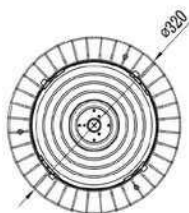

PHOTOMETRIC CURVE

NARROW

MEDIUM

WIDE

AREA OF USE

Warehouse, Industrial Facility, Exhibition Center, Shopping Mall, Gymnasium, Airport, Toll Station etc.

CAN BE DELIVERED WITH:

4000K/5000K (3000K optional)