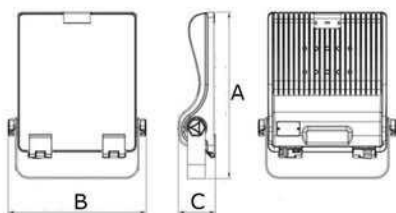

PHOTOMETRIC CURVE

| | A | B | C |
|----------|-----|-----|----|
| 40-80W | 359 | 308 | 82 |
| 100-150W | 413 | 366 | 83 |
| 180-240W | 462 | 452 | 87 |

AREA OF USE

For recreational sports, tennis courts, basketball courts, billboard lighting, parking lots etc.