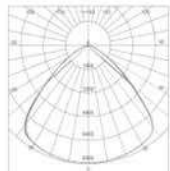

PHOTOMETRIC CURVE

NARROW

MEDIUM

WIDE

AREA OF USE

Warehouse, Industrial Facility, Exhibition Center, Shopping Mall, Gymnasium, Airport, Toll Station etc.

CAN BE DELIVERED WITH:

4000K/5000K (3000K optional)