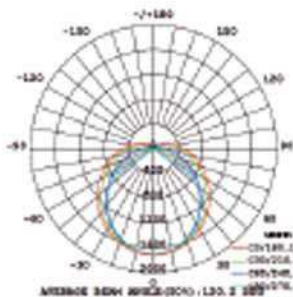

PHOTOMETRIC CURVE

	A	B	C
70090+70092	1200	70	70
70091+70093	1500	70	70

AREA OF USE

Food industry, Agriculture(Farm, Cold storage ...), Swimming pool, Tire production, Train station/subway /airport etc.

CAN BE DELIVERED WITH:

DALI, 0/1-10V, Microwave sensor options

TYPE	CRI	LIGHT OUT	POWER	WIRE THROUGH LINKAB.
70090	>80 Ra	6120 lm	36 W	No
70091	>80 Ra	8160 lm	48 W	No
70092	>80 Ra	6120 lm	36 W	Yes
70093	>80 Ra	8160 lm	48 W	Yes