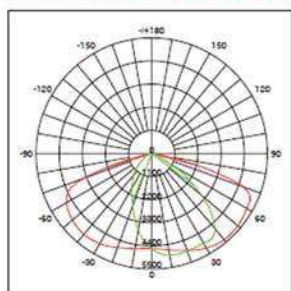

The LED driver is fixed by buckles, can be installed or removed easily

Power-off Protection

Power would automatically be off once the fixture body opened.

Color: Silver

PHOTOMETRIC CURVE

| | A | B | C |
|-----------------|-----|-----|---|
| 71292/95/98 613 | 222 | 159 | |