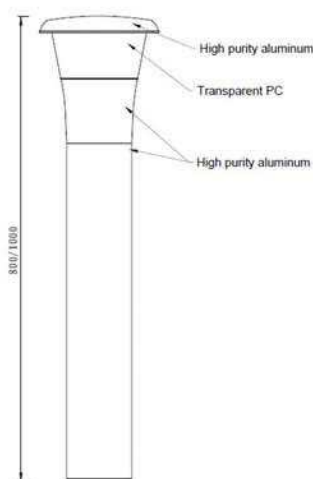

DESCRIPTION

Bollard lights are one of the most attractive lighting options available to homes and businesses for landscape lighting as they are offered in a variety of styles, colors, and materials. Whether you are looking to add attractive ambient lighting to your property, improve your home security by increasing visibility, or to mark walkways, driveways and pathways.

Certificates: CE/TÜV/RoHS

Color: Grey