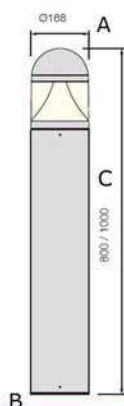

DESCRIPTION

Bollard lights are one of the most attractive lighting options available to homes and businesses for landscape lighting as they are offered in a variety of styles, colors, and materials. Whether you are looking to add attractive ambient lighting to your property, improve your home security by increasing visibility, or to mark walkways, driveways and pathways.

Certificates: CE/TÜV/RoHS

Color: Black

LED

3
YEARS
WARRANTY

CE

30000h

L 50
B 50

MacAdam
4

IP
65

Hg
0.0mg

IK
08

AREA OF USE

Walkways, Driveways, Pathways

	A	B	C
71400	168	168	1000

TYPE	CRI	LIGHT OUT	POWER	COLOR TEMP
71400	>70 Ra	1650 lm	25 W	4000K