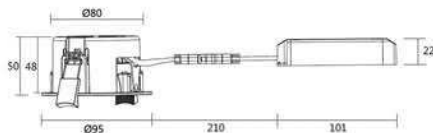

TYPE	CRI	LIGHT OUT	POWER	COLOR TEMP
20700	>80 Ra	432 lm	8 W	3000K
20720	>90 Ra	445 lm	8 W	3000K
20740	>80 Ra	738 lm	8 W	4000K
20760	>90 Ra	864 lm	8 W	4000K