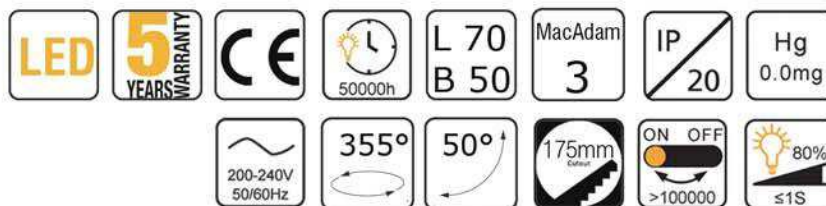

Driver: Philips

Certificates: CE/ETL/CCC

Beam angle 16°/24°/36°/50°

Colors: White/black/silver