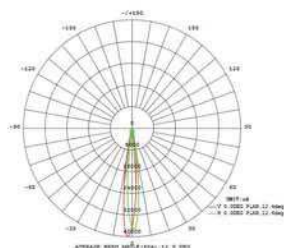

Driver: Philips

Certificates: CE/ETL/CCC

Beam angle 16°/24°/36°/50°

Colors: White/black/silver

## PHOTOMETRIC CURVE