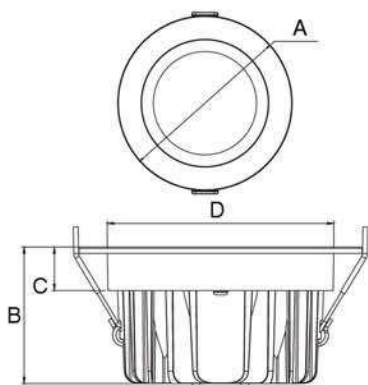

## PHOTOMETRIC CURVE

	A	B	C	D
203	Ø110	53	16	Ø88