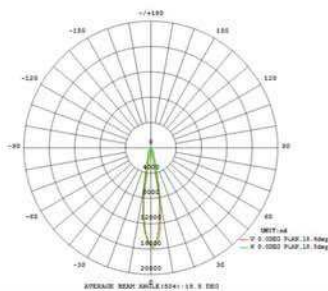

Driver: Philips

Certificates: CE/ETL/CCC

Beam angle 15°/24°/36°

Colors: White/black/silver

<b>LED</b>	<b>5 YEARS WARRANTY</b>	<b>CE</b>	50000h	L 70 B 50	MacAdam 3	IP 20	Hg 0.0mg
30°	140x470 mm Triple	140x310 mm Double	140x140 mm Single	ON OFF >100000	80% ≤1S		

## PHOTOMETRIC CURVE