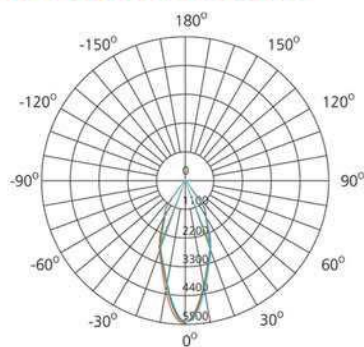

PHOTOMETRIC CURVE

	A	B
21200	Ø110	100
21220	Ø190	127
21240	Ø230	140