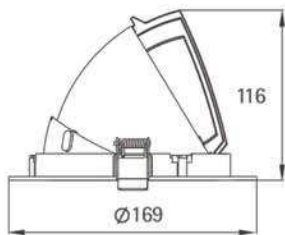

PHOTOMETRIC CURVE

AREA OF USE

Display windows, shops and other public places

CAN BE DELIVERED WITH:

- 2700K
- 4000K
- 5000K
- Food COB
- Meat COB

TYPE	CRI	LIGHT OUT	POWER	COLOR TEMP
20400	>80 Ra	2000 lm	11 W	3000K
20400	>80 Ra	3000 lm	20 W	3000K
20400	>80 Ra	3500 lm	24 W	3000K
20400	>80 Ra	4000 lm	27 W	3000K
20400	>90 Ra	2000 lm	16 W	3000K
20400	>90 Ra	3000 lm	24 W	3000K
20400	>90 Ra	3500 lm	27 W	3000K