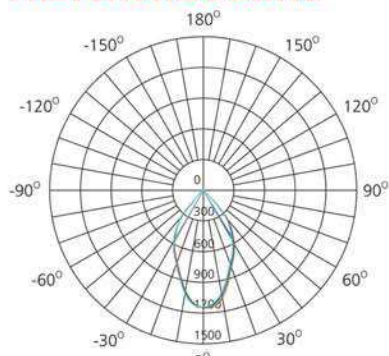

## PHOTOMETRIC CURVE

	A	B	C	D
203	Ø110	53	16	Ø88