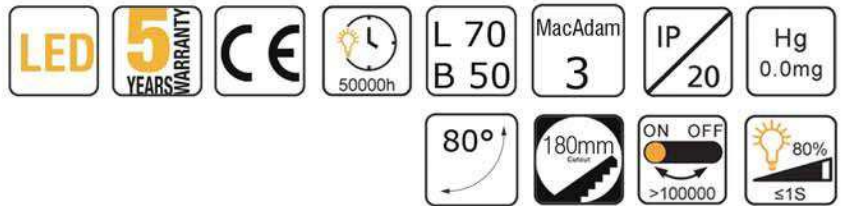

Driver: Philips

Certificates: CE/ETL/CCC

Beam angle 24°/36°/60°

Colors: White/black/silver