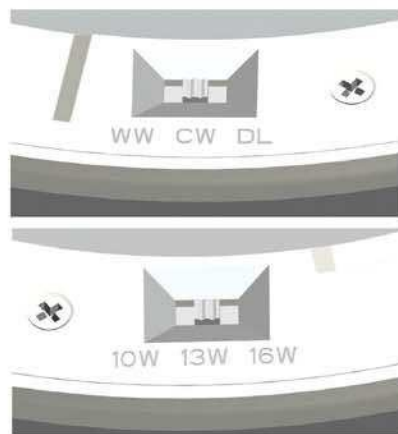

AREA OF USE

Office, supermarket, shop, school, hotel, stairway, lobby, reception, corridors etc.

CAN BE DELIVERED WITH:

3CCT/3000K/4000K/5000K

	A	B	B
21620	235	235	16

TYPE	CRI	POWER	LIGHT OUT	COLOR TEMP
21620	>80 Ra	10/13/16W	1800Lm	3/4/5000K