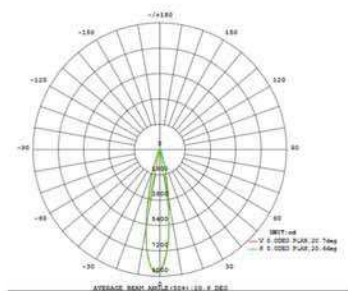

Driver: Philips

Certificates: CE/ETL/CCC

Beam angle 16°/24°/36°

Colors: White/black/silver

LED	5 YEARS WARRANTY	CE	50000h	L 70 B 50	MacAdam 3	IP 20	Hg 0.0mg
200-240V 50/60Hz	355°	50°	102mm Cutout	ON OFF >100000	80% ≤1S		

## PHOTOMETRIC CURVE