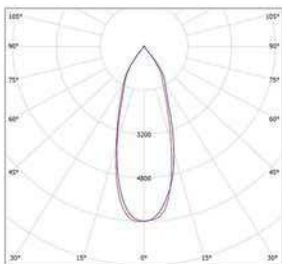

## PHOTOMETRIC CURVE

Driver: Philips

Certificates: CE/ETL/CCC

Beam angle 24°/36°/60°

Colors: White/black/silver