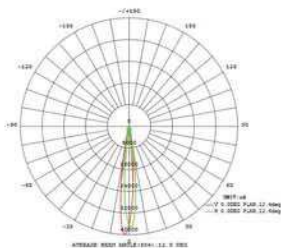

PHOTOMETRIC CURVE

AREA OF USE

Display windows, shops and other public places

CAN BE DELIVERED WITH:

- 2700K
- 4000K
- 5000K
- Food COB
- Meat COB

TYPE	CRI	LIGHT OUT	POWER	COLOR TEMP
20400	>80 Ra	2000 lm	11 W	3000K
20400	>80 Ra	3000 lm	20 W	3000K
20400	>80 Ra	3500 lm	24 W	3000K
20400	>80 Ra	4000 lm	27 W	3000K
20400	>90 Ra	2000 lm	16 W	3000K
20400	>90 Ra	3000 lm	24 W	3000K
20400	>90 Ra	3500 lm	27 W	3000K