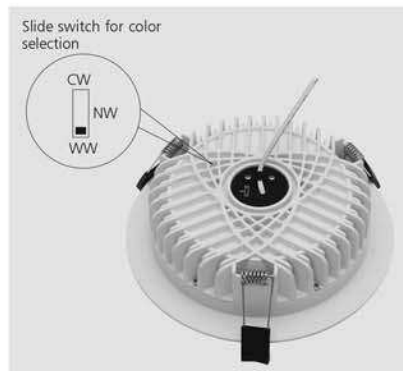

Certificates: CE/SAA/RoHS

Beam angle: 90°

Colors: White