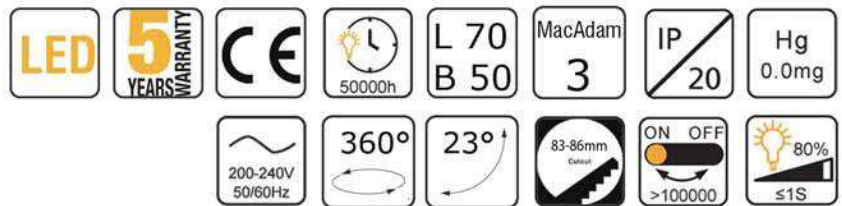

Driver: Philips

Certificates: CE/ETL/CCC

Beam angle 12°/24°/36°/60°

Colors: White/black/silver/  
brushed-nickel