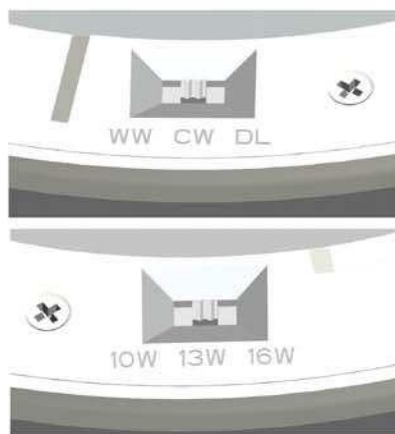

DESCRIPTION

This downlight featured with adjustable cutout size. Adopt high lumen SMD LED and edge lighting design with even light output. AL1060 Aluminium profile provides excellent thermal dissipation. Super slim with internal driver, can be widely used in various application. Recessed and surface mounted installation optional.

Adjustable cutout size from 65mm to 205mm for recessed installation, more choice for replacement work.

Super slim with internal driver.

Interchangeable

CCT(3000/4000/5700K) with slide switch.

Interchangeable power.

Recessed and surface mounted installation.

Certificates: CE/SAA/TÜV/RoHS

Colors: White

LED	5 YEARS WARRANTY	CE	50000h	L 80 B 10	MacAdam 3	IP 20	Hg 0.0mg
80% ≤1S	⏏	ON OFF >50000	90-277V 50/60Hz	120°			

AREA OF USE

Office, supermarket, shop, school, hotel, stairway, lobby, reception, corridors

	A	B	C	D
60400	Ø235	16	175	65-205

TYPE	CRI	LIGHT OUT	POWER	COLOR TEMP
21600	>80 Ra	950-1650 lm	10/13/16 W	3/4/5700 K