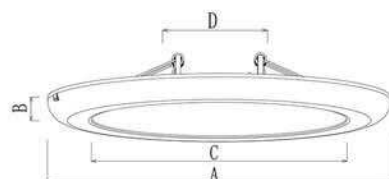

## DESCRIPTION

Ariel Universal Square down-light with SMD LED  
 Aluminium lamp body  
 AC to DC internal driver,  
 square shape.  
 Recessed and surface mounted  
 installation are available.  
 Cutout size is adjustable from  
 65 to 205mm for recessed  
 installation.  
 CCT and power is switchable  
 for choise.