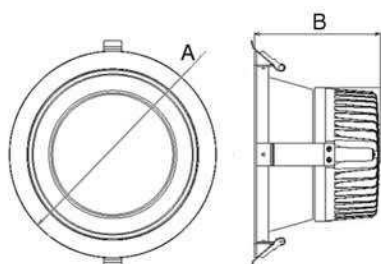

## PHOTOMETRIC CURVE

	A	B
21200	Ø110	100
21220	Ø190	127
21240	Ø230	140

LED	5 YEARS WARRANTY	CE	50000h	L 70 B 50	MacAdam 3	IP 20	Hg 0.0mg
Dimmable	90-100mm Cutout	165-180mm Cutout	205-220mm Cutout	UGR <19	200-240V 50/60Hz	ON OFF >100000	
	13W	25W	35W				