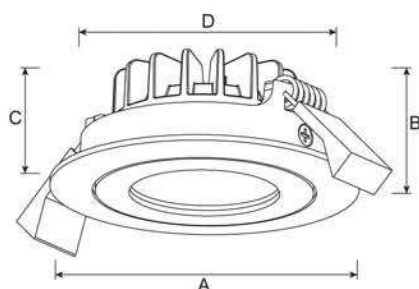

TYPE	CRI	LIGHT OUT	POWER	COLOR TEMP
20900	>80 Ra	450 lm	6W	3000K
20910	>80 Ra	480 lm	6W	3000K
20920	>80 Ra	670 lm	8W	3000K
20930	>80 Ra	835 lm	10W	3000K