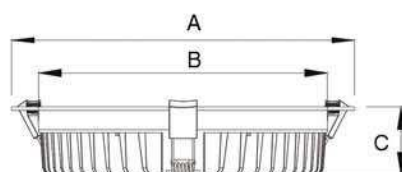

TYPE	CRI	LIGHT OUT	POWER	COLOR TEMP
21260	>80 Ra	lm	10 W	2700K
21261	>80 Ra	lm	13 W	2700K
21262	>80 Ra	lm	18 W	2700K
21263	>80 Ra	lm	25 W	2700K
21264	>80 Ra	lm	25 W	2700K
21265	>80 Ra	lm	35 W	2700K
21266	>80 Ra	lm	30 W	2700K