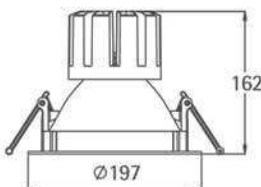

PHOTOMETRIC CURVE

AREA OF USE

Display windows, shops and other public places

CAN BE DELIVERED WITH:

- 2700K
- 4000K
- 5000K
- Food COB
- Meat COB

TYPE	CRI	LIGHT OUT	POWER	COLOR TEMP
20200	>80 Ra	2000 lm	11 W	3000K
20200	>80 Ra	3000 lm	20 W	3000K
20200	>80 Ra	3500 lm	24 W	3000K
20200	>80 Ra	4000 lm	27 W	3000K
20200	>80 Ra	4500 lm	31 W	3000K
20200	>80 Ra	5000 lm	37 W	3000K
20200	>90 Ra	2000 lm	16 W	3000K
20200	>90 Ra	3000 lm	24 W	3000K
20200	>90 Ra	3500 lm	27 W	3000K
20200	>90 Ra	4000 lm	31 W	3000K
20200	>90 Ra	4500 lm	37 W	3000K